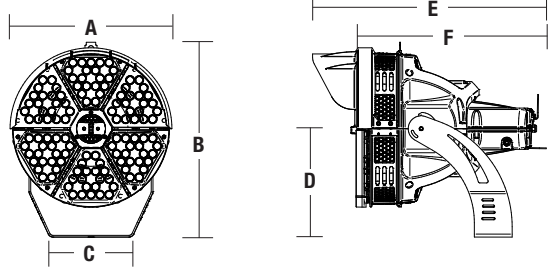

PRODUCT IMAGE(S)

* Visor shown does not come standard

Six Modules

Four Modules

Three Modules

DIMENSIONS

A	B	C	D	E	F	Weight	EPA
23.5"	28.3"	12.0"	15.6"	32.66"	26.32"	100 Lbs	4.2
597mm	719mm	305mm	401mm	812mm	668mm	45 Kg.	Ft. ²